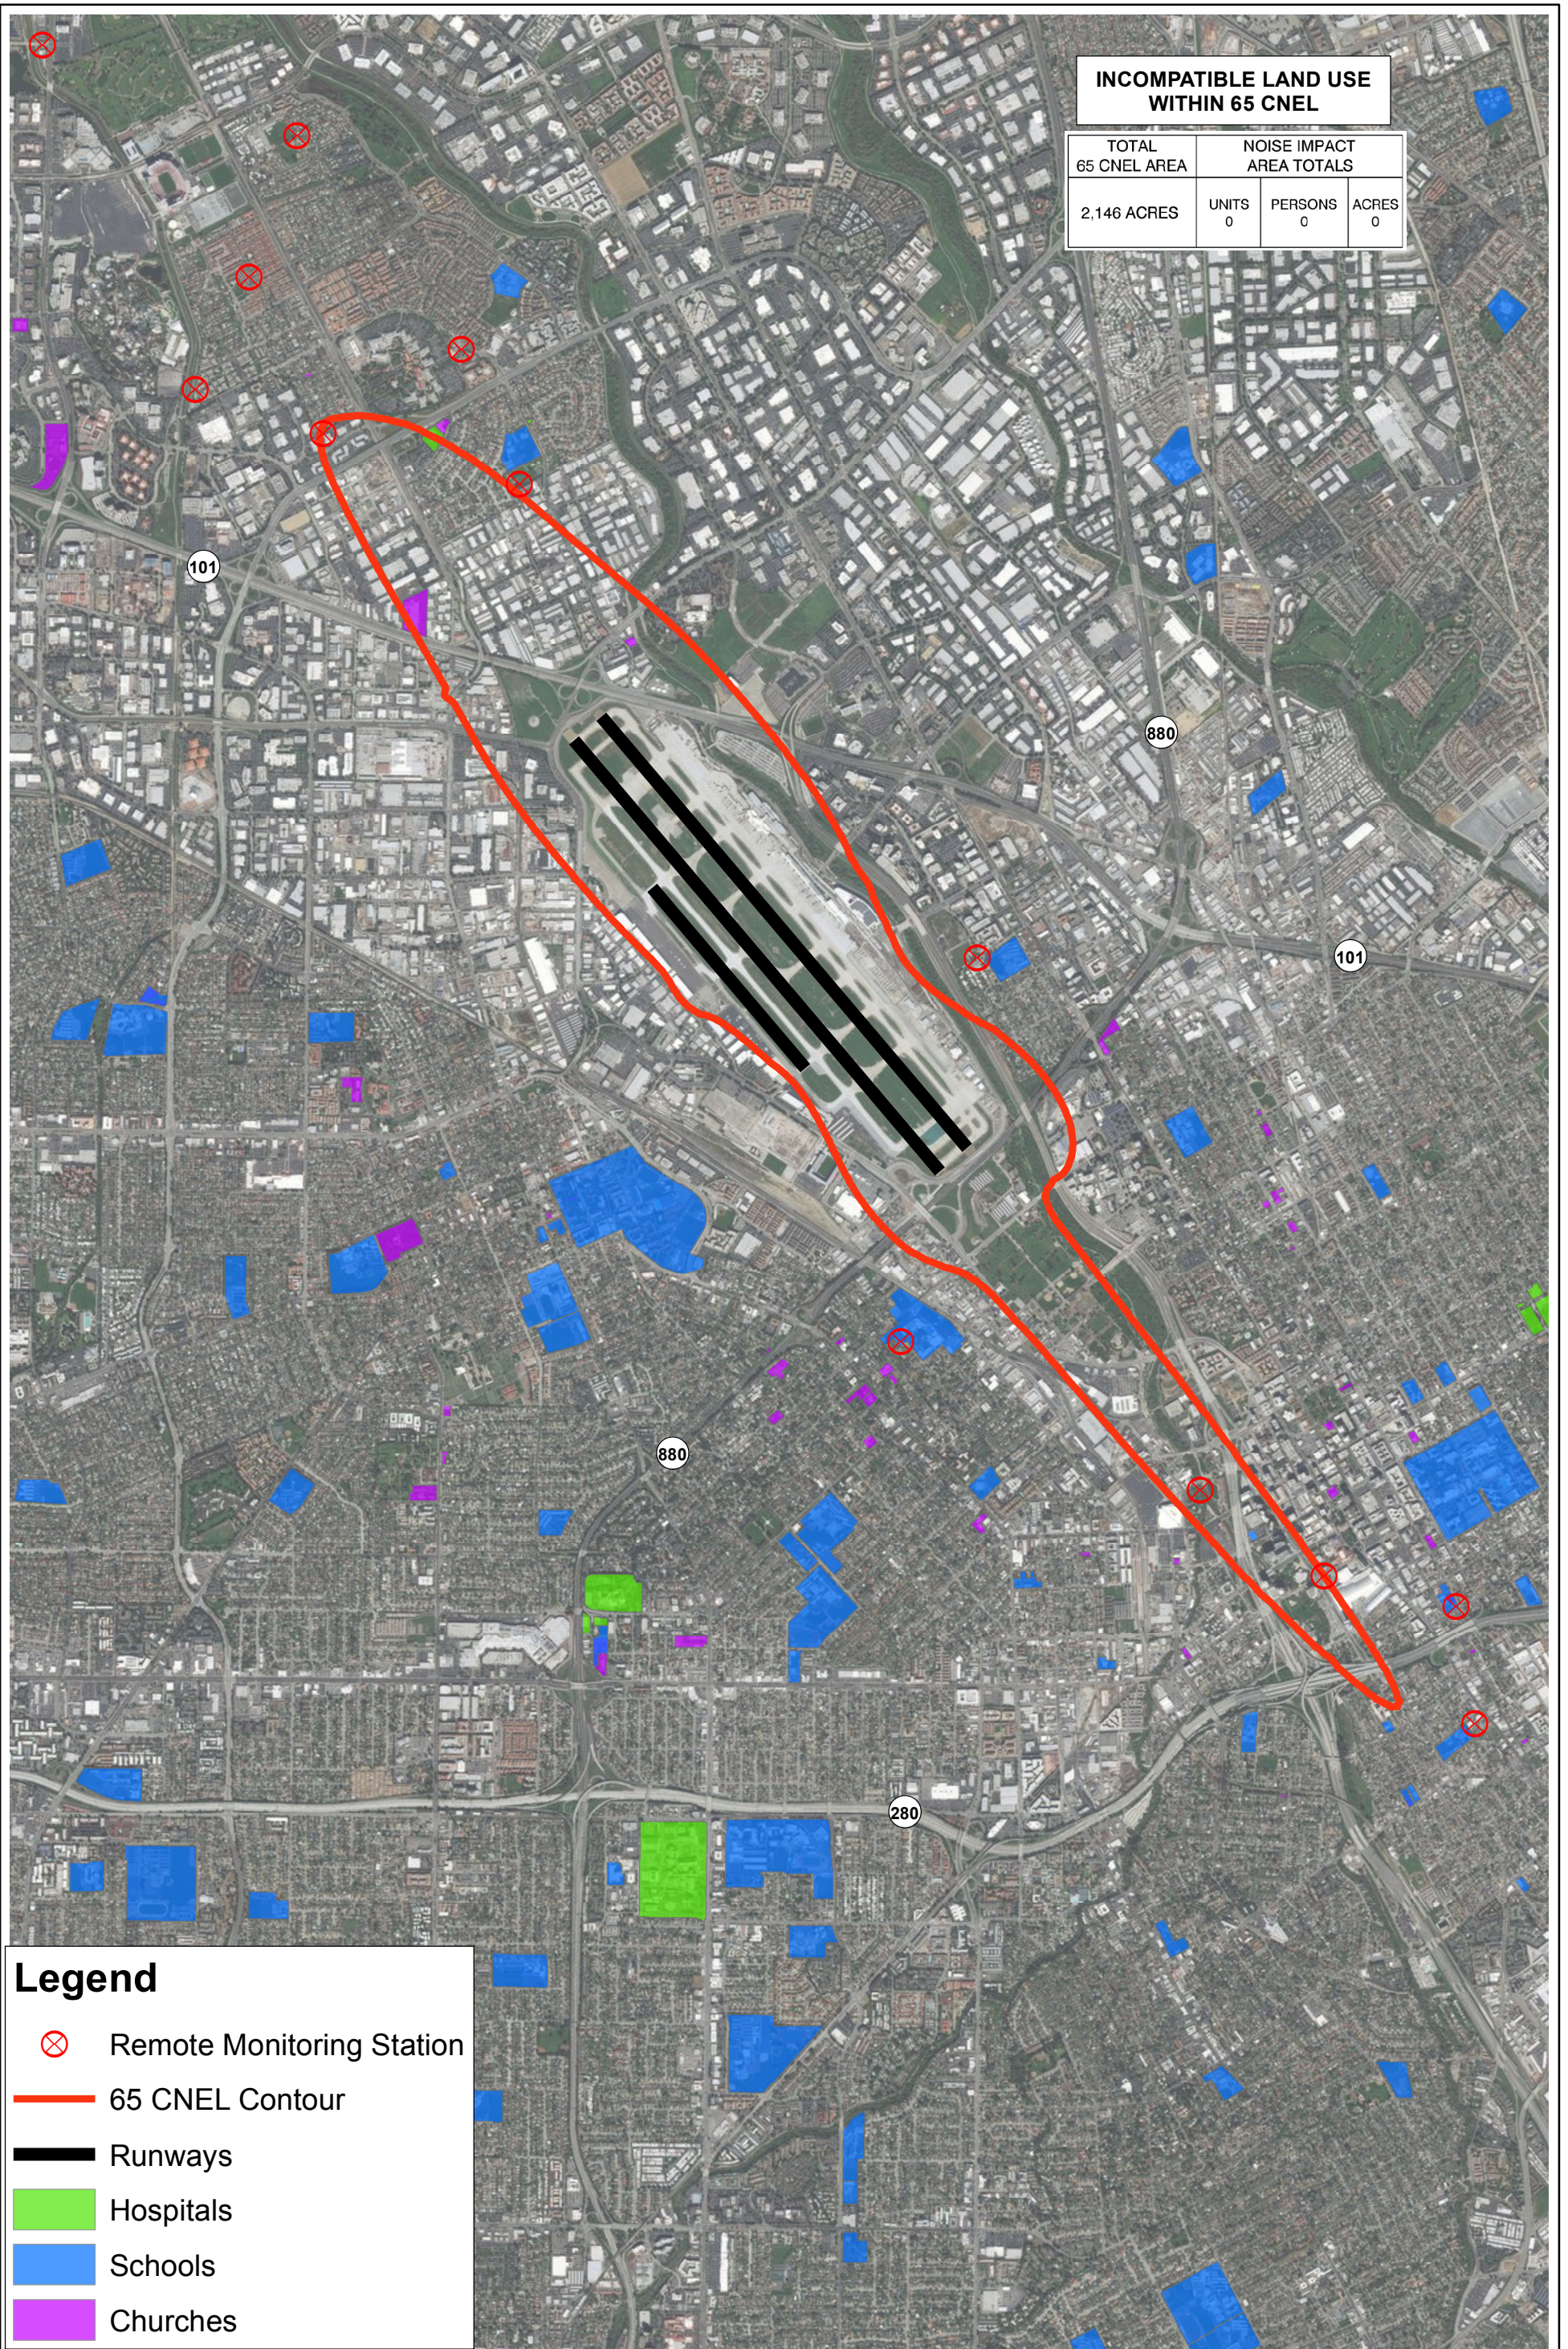

**INCOMPATIBLE LAND USE
WITHIN 65 CNEL**

TOTAL 65 CNEL AREA	NOISE IMPACT AREA TOTALS		
	UNITS	PERSONS	ACRES
2,146 ACRES	0	0	0

Legend

- Remote Monitoring Station
- 65 CNEL Contour
- Runways
- Hospitals
- Schools
- Churches